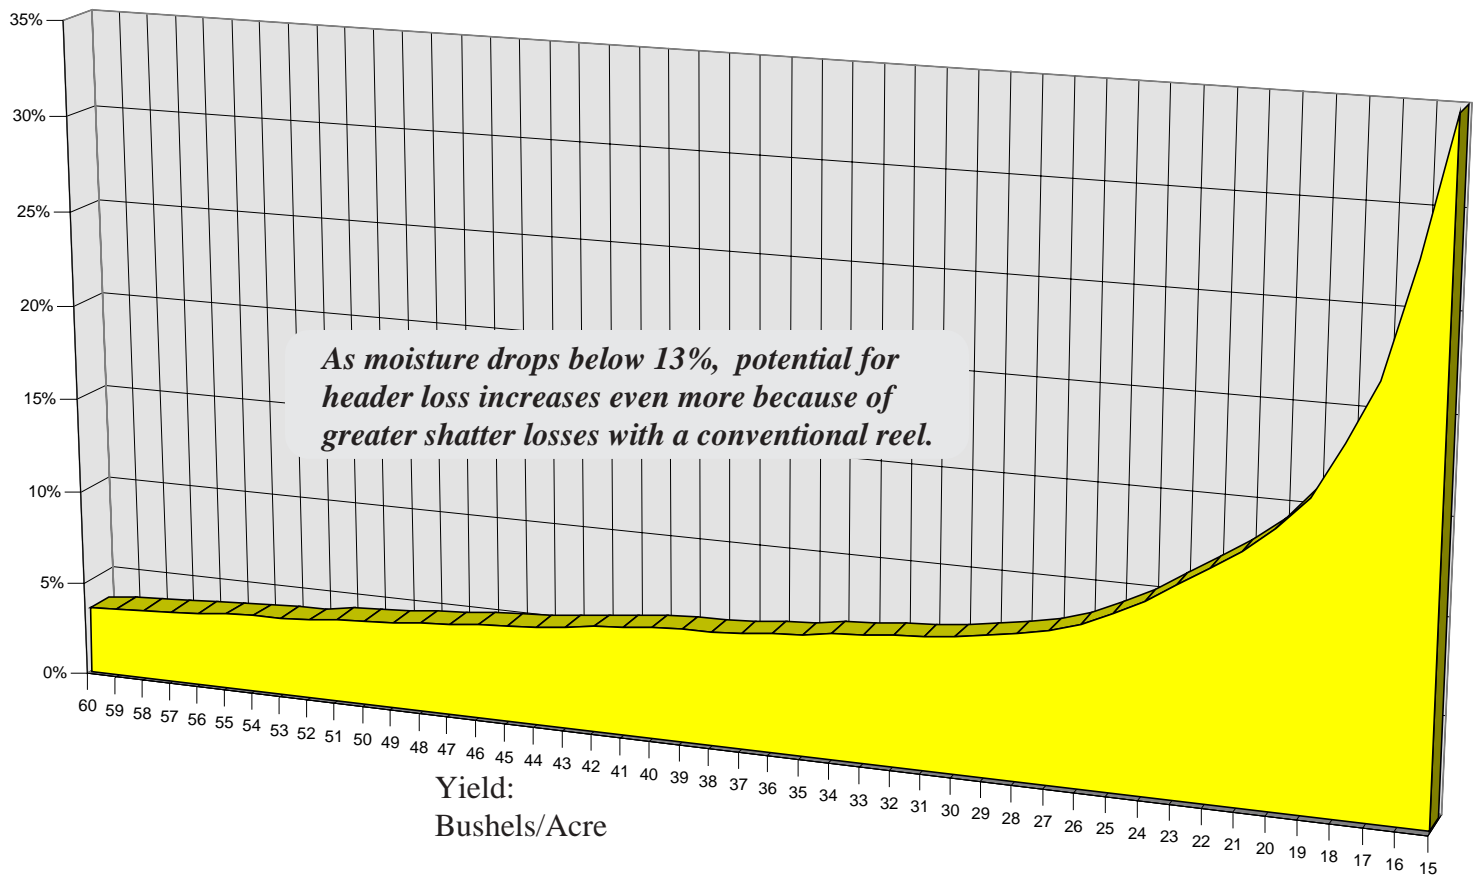

Finger Air Reel Owner Survey

yield savings in Soybeans

All registered Finger Air Reel Owners who responded to a survey, were averaged into these charts representing their determination of yield savings with the Finger Air Reel vs. a conventional Finger Pick Up Reel in Soybeans.

As harvest and Yield Conditions Decrease in Soybeans, Crop losses at the header Increase:

Various studies show (University of Illinois, Ohio state University) that a substantial crop loss can occur at the cutter bar in soybeans. As yield decreases, the losses as a percentage of yield can increase dramatically