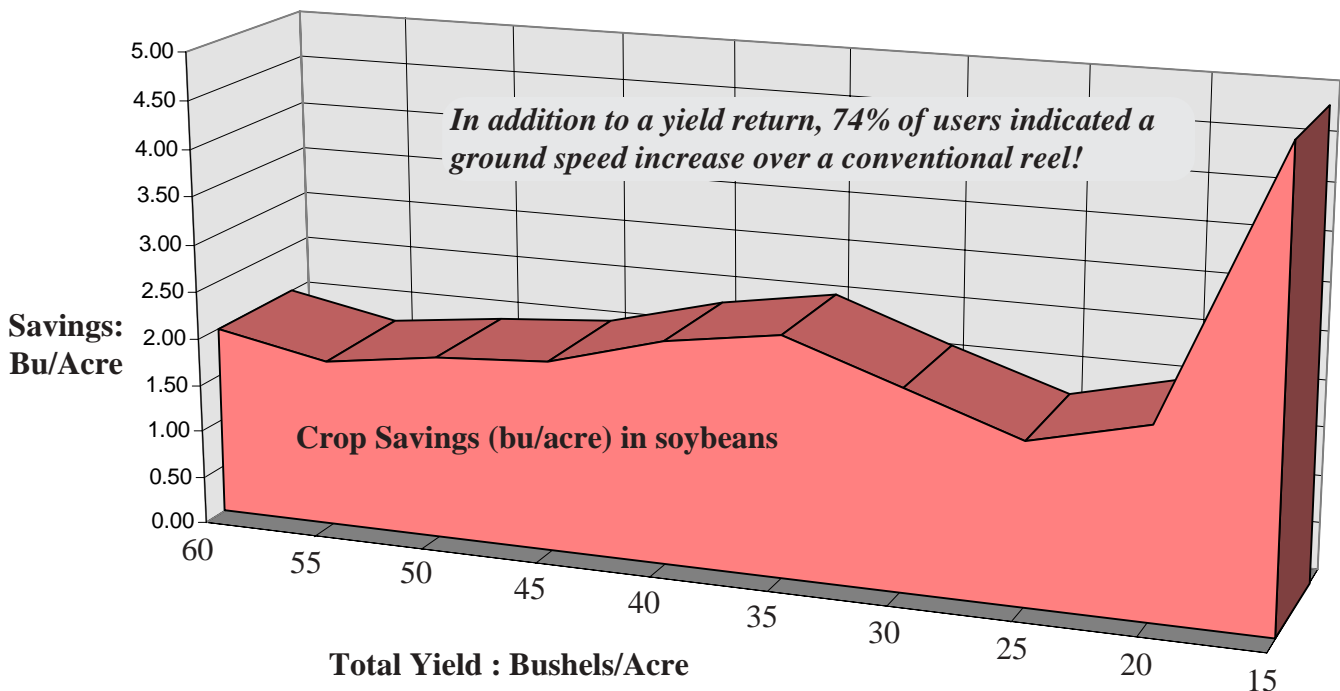

Finger Air Reel Owner Survey

yield savings in Soybeans

All registered Finger Air Reel Owners who responded to a survey, were averaged into these charts representing their determination of yield savings with the Finger Air Reel vs. a conventional Finger Pick Up Reel in Soybeans.

As harvest and Yield Conditions Decrease in Soybeans, Crop losses at the header Increase:

Various studies show (University of Illinois, Ohio state University) that a substantial crop loss can occur at the cutter bar in soybeans. As yield decreases, the losses as a percentage of yield can increase dramatically