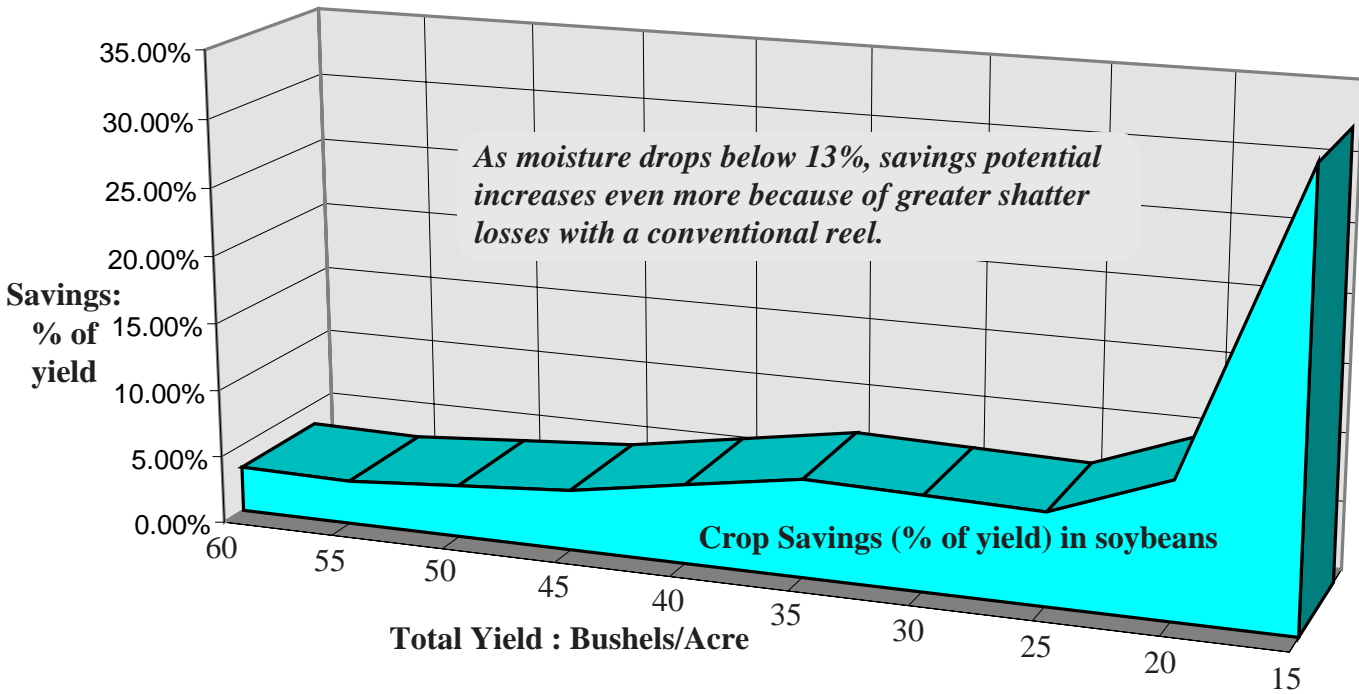

Finger Air Reel Owner Survey

yield savings in Soybeans

All registered Finger Air Reel Owners who responded to a survey, were averaged into these charts representing their determination of yield savings with the Finger Air Reel vs. a conventional Finger Pick Up Reel in Soybeans.

As harvest and Yield Conditions Decrease in Soybeans, Crop losses at the header Increase:

Various studies show (University of Illinois, Ohio state University) that a substantial crop loss can occur at the cutter bar in soybeans. As yield decreases, the losses as a percentage of yield can increase dramatically

Assumptions: Flex head with Finger pick up reel. 3" cutting system.